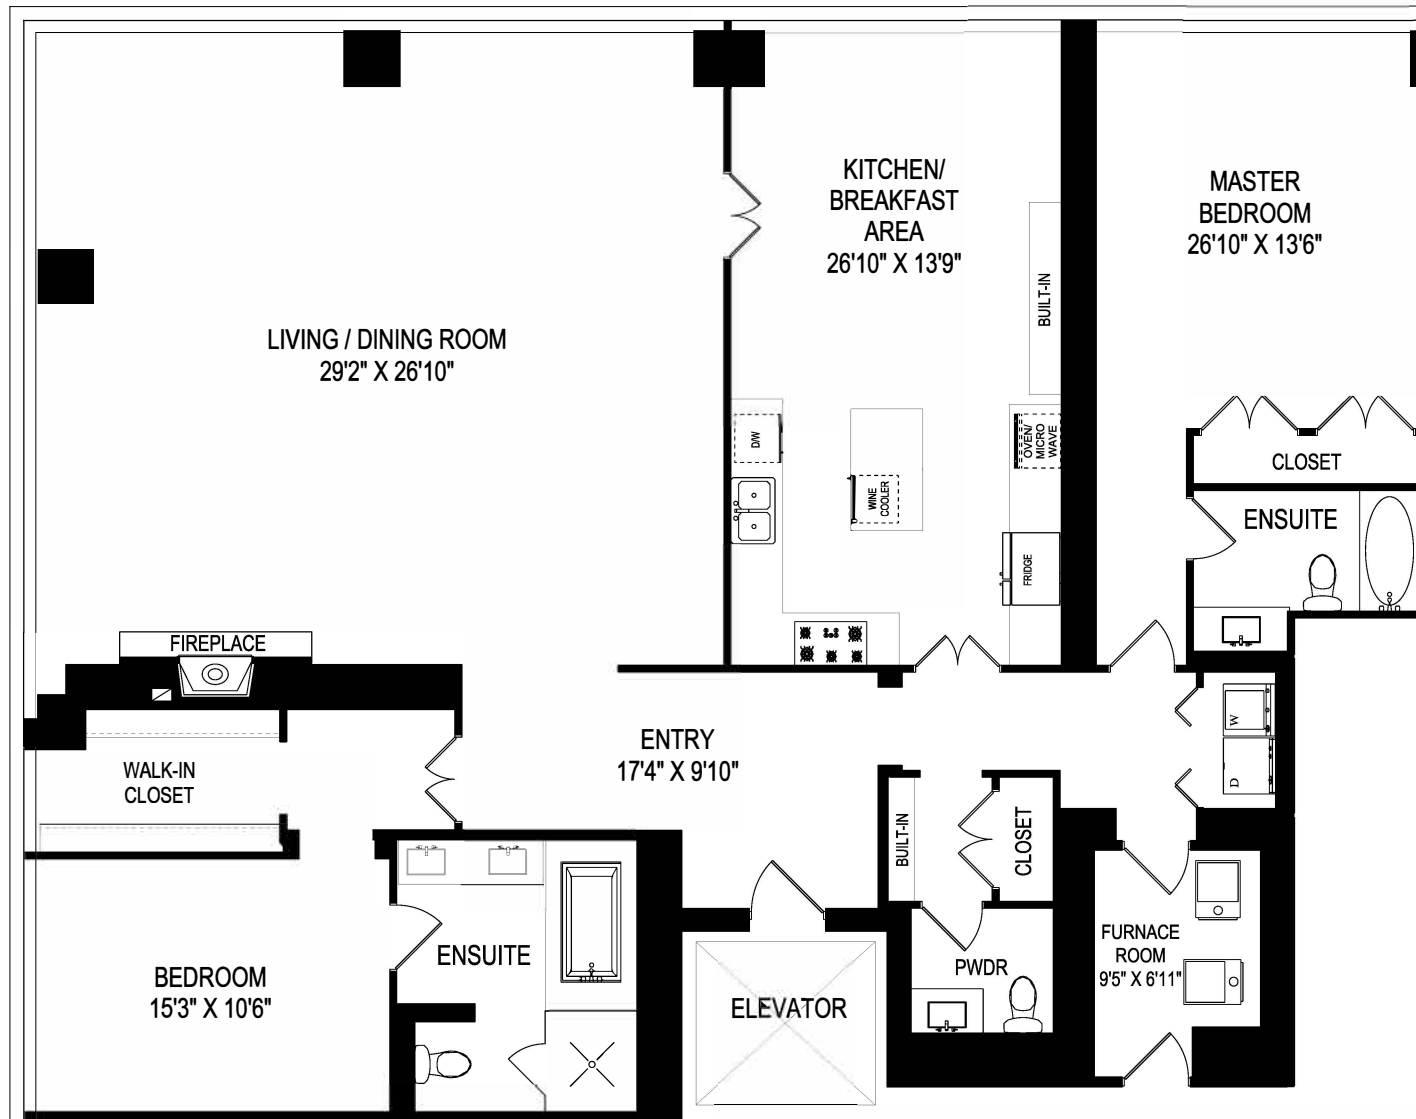

4204-183 Wellington Street West, Toronto

FLOOR PLAN

SUITE #4204

CEILING HEIGHT 9'10"

July 3, 2019